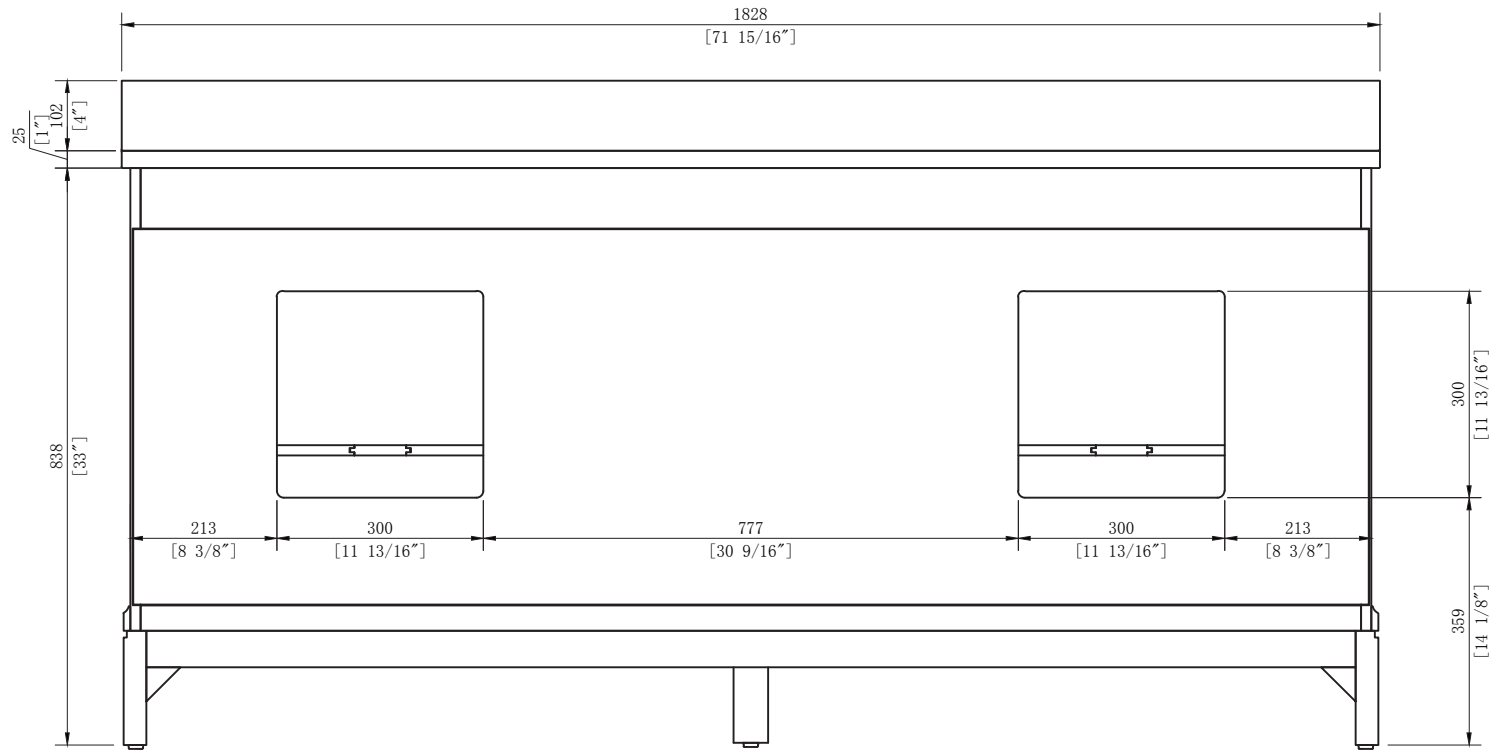

WATER CREATION

MODEL: CW-QUEEN72

MODEL: CW-QUEEN72

MODEL: CW-QUEEN72

MODEL: CW-QUEEN72

MODEL: F2-0009