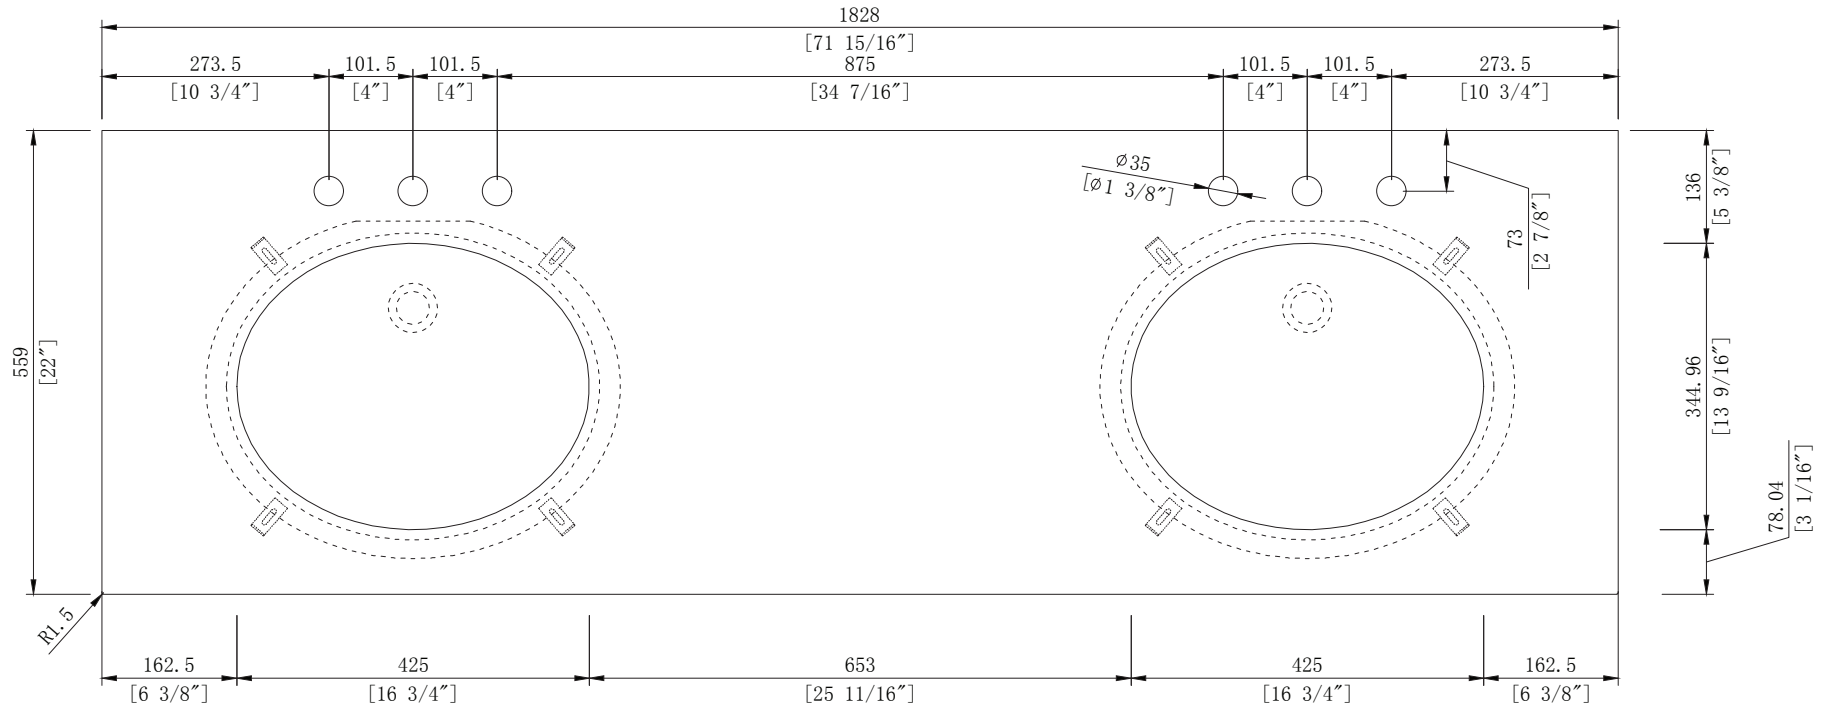

WATER CREATION

MODEL: CW-QUEEN72

MODEL: CW-QUEEN72

MODEL: CW-QUEEN72

MODEL: CW-QUEEN72

MODEL: F2-0009